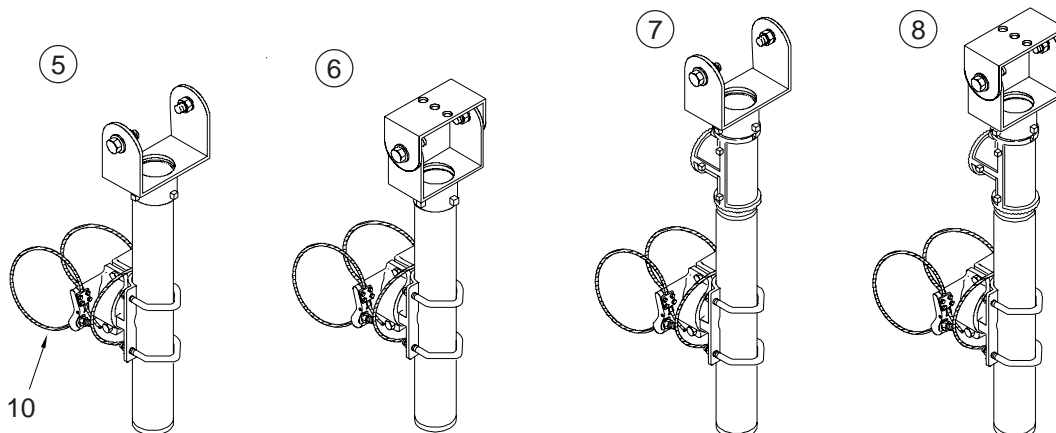

ITEM 5-8 OPTIONS
TUBE LENGTH: 23", 37", 46", or 74"
CABLE LENGTH: 62", 84", or 96"
PAINT