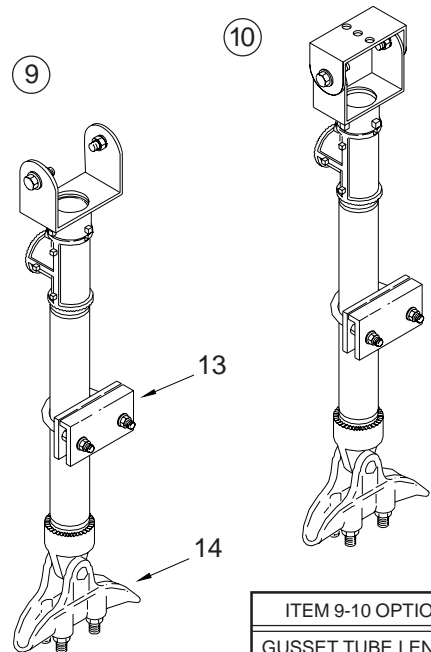

CAMERA MOUNTINGS

Mast Arm, SOP, Post Top, Span Wire

ITEM	DESCRIPTION	PART NO.
------	-------------	----------

VIDEO DETECTION CAMERA BRACKET:

- ① Tilt & Pan, Mast Arm Mount, 1-Piece SH-0510
- ② Tilt & Pan, Mast Arm Mount, 2-Piece SH-0501
- ③ Extended Tilt & Pan, Mast Arm Mount, 1-Piece SH-0509
- ④ Extended Tilt & Pan, Mast Arm Mount, 2-Piece SH-0504
- ⑤ Extended Tilt & Pan, Vertical Mount, 1-Piece SH-0527
- ⑥ Extended Tilt & Pan, Vertical Mount, 2-Piece SH-0503
- ⑦ Tilt & Pan, Post Top Mount, 1-Piece SH-0520
- ⑧ Tilt & Pan, Post Top Mount, 2-Piece SH-0519
- ⑨ Tilt & Pan, Span Wire Mount, 1-Piece SH-0526
- ⑩ Tilt & Pan, Span Wire Mount, 2-Piece SH-0532

ITEM 3-4 OPTIONS
NIPPLE LENGTH:
6", 10", 11", or 12"
PAINT

ITEM 5-6 OPTIONS
NIPPLE LENGTH:
11", 12", or 24"
PAINT

ITEM 7-8 OPTIONS
PAINT

Notes:

- All assemblies are supplied standard with stainless steel fasteners. Stainless steel upgrade shall include stainless hardware on span wire clamp where applicable.
- 1-piece bracket for mounting Iteris, Odetics, or Econolite Solo Pro type cameras. 2-piece bracket for mounting Burle type cameras.
- Please specify options when ordering.

ITEM 9-10 OPTIONS
GUSSET TUBE LENGTH:
23", 37", 46", 58", or 74"
STAINLESS UPGRADE
PAINT

ITEM	DESCRIPTION	PART NO.
VIDEO DETECTION CAMERA BRACKET		
Extended Tilt & Pan, Stellar Series:		
①	Band Mount, 1-Piece	AS-0170
②	Band Mount, 2-Piece	AS-0172
③	Band Mount w/ Service Wire Outlet, 1-Piece	AS-0177
④	Band Mount w/ Service Wire Outlet, 2-Piece	AS-0173
⑤	Cable Mount, 1-Piece	AS-0175
⑥	Cable Mount, 2-Piece	AS-0169
⑦	Cable Mount w/ Service Wire Outlet, 1-Piece	AS-0166
⑧	Cable Mount w/ Service Wire Outlet, 2-Piece	AS-0164
ASTRO-BRAC CLAMP KIT, Stellar Series:		
9	Band Mount	AS-3004
10	Cable Mount	AS-3009
CAMERA MOUNTING BRACKET:		
11	1-Piece, Alum.	SH-0514
12	2-Piece, Alum.	SH-0515