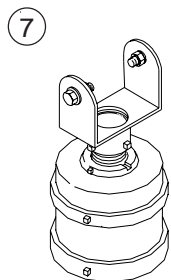

CAMERA MOUNTINGS

Mast Arm, SOP, Post Top, Span Wire

ITEM	DESCRIPTION	PART NO.
------	-------------	----------

VIDEO DETECTION CAMERA BRACKET:

- ① Tilt & Pan, Mast Arm Mount, 1-Piece SH-0510
- ② Tilt & Pan, Mast Arm Mount, 2-Piece SH-0501
- ③ Extended Tilt & Pan, Mast Arm Mount, 1-Piece SH-0509
- ④ Extended Tilt & Pan, Mast Arm Mount, 2-Piece SH-0504
- ⑤ Extended Tilt & Pan, Vertical Mount, 1-Piece SH-0527
- ⑥ Extended Tilt & Pan, Vertical Mount, 2-Piece SH-0503
- ⑦ Tilt & Pan, Post Top Mount, 1-Piece SH-0520
- ⑧ Tilt & Pan, Post Top Mount, 2-Piece SH-0519
- ⑨ Tilt & Pan, Span Wire Mount, 1-Piece SH-0526
- ⑩ Tilt & Pan, Span Wire Mount, 2-Piece SH-0532

CAMERA MOUNTING BRACKET:

- 11 1-Piece, Alum. SH-0514
- 12 2-Piece, Alum. SH-0515
- 13 TETHER ASSY, Break-A-Way for 1½" Pipe, Steel SE-3055
- 14 SPAN WIRE CLAMP, Alum w/ U-Bolts SE-0321

ITEM 1-2 OPTIONS
PAINT

ITEM 3-4 OPTIONS
NIPPLE LENGTH:
6", 10", 11", or 12"
PAINT

ITEM 5-6 OPTIONS
NIPPLE LENGTH:
11", 12", or 24"
PAINT

ITEM 7-8 OPTIONS
PAINT

Notes:

- All assemblies are supplied standard with stainless steel fasteners. Stainless steel upgrade shall include stainless hardware on span wire clamp where applicable.
- 1-piece bracket for mounting Iteris, Odetics, or Econolite Solo Pro type cameras. 2-piece bracket for mounting Burle type cameras.
- Please specify options when ordering.