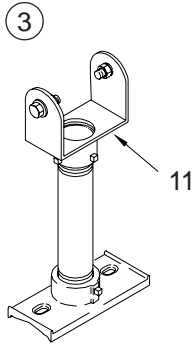

CAMERA MOUNTINGS

Mast Arm, SOP, Post Top, Span Wire

ITEM	DESCRIPTION	PART NO.
------	-------------	----------

VIDEO DETECTION CAMERA BRACKET:

- ① Tilt & Pan, Mast Arm Mount, 1-Piece SH-0510
- ② Tilt & Pan, Mast Arm Mount, 2-Piece SH-0501
- ③ Extended Tilt & Pan, Mast Arm Mount, 1-Piece SH-0509
- ④ Extended Tilt & Pan, Mast Arm Mount, 2-Piece SH-0504
- ⑤ Extended Tilt & Pan, Vertical Mount, 1-Piece SH-0527
- ⑥ Extended Tilt & Pan, Vertical Mount, 2-Piece SH-0503
- ⑦ Tilt & Pan, Post Top Mount, 1-Piece SH-0520
- ⑧ Tilt & Pan, Post Top Mount, 2-Piece SH-0519
- ⑨ Tilt & Pan, Span Wire Mount, 1-Piece SH-0526
- ⑩ Tilt & Pan, Span Wire Mount, 2-Piece SH-0532

CAMERA MOUNTING BRACKET:

- 11 1-Piece, Alum. SH-0514
- 12 2-Piece, Alum. SH-0515
- 13 TETHER ASSY, Break-A-Way for 1½" Pipe, Steel SE-3055
- 14 SPAN WIRE CLAMP, Alum w/ U-Bolts SE-0321

ITEM 1-2 OPTIONS
PAINT

ITEM 3-4 OPTIONS
NIPPLE LENGTH:
6", 10", 11", or 12"
PAINT

ITEM 5-6 OPTIONS
NIPPLE LENGTH:
11", 12", or 24"
PAINT

ITEM 7-8 OPTIONS
PAINT

Notes:

- All assemblies are supplied standard with stainless steel fasteners. Stainless steel upgrade shall include stainless hardware on span wire clamp where applicable.
- 1-piece bracket for mounting Iteris, Odetics, or Econolite Solo Pro type cameras. 2-piece bracket for mounting Burle type cameras.
- Please specify options when ordering.