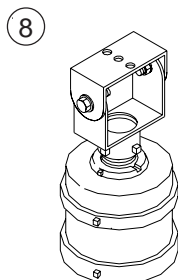

CAMERA MOUNTINGS

Mast Arm, SOP, Post Top, Span Wire

ITEM	DESCRIPTION	PART NO.
------	-------------	----------

VIDEO DETECTION CAMERA BRACKET:

- ① Tilt & Pan, Mast Arm Mount, 1-Piece SH-0510
- ② Tilt & Pan, Mast Arm Mount, 2-Piece SH-0501
- ③ Extended Tilt & Pan, Mast Arm Mount, 1-Piece SH-0509
- ④ Extended Tilt & Pan, Mast Arm Mount, 2-Piece SH-0504
- ⑤ Extended Tilt & Pan, Vertical Mount, 1-Piece SH-0527
- ⑥ Extended Tilt & Pan, Vertical Mount, 2-Piece SH-0503
- ⑦ Tilt & Pan, Post Top Mount, 1-Piece SH-0520
- ⑧ Tilt & Pan, Post Top Mount, 2-Piece SH-0519
- ⑨ Tilt & Pan, Span Wire Mount, 1-Piece SH-0526
- ⑩ Tilt & Pan, Span Wire Mount, 2-Piece SH-0532

CAMERA MOUNTING BRACKET:

- 11 1-Piece, Alum. SH-0514
- 12 2-Piece, Alum. SH-0515
- 13 TETHER ASSY, Break-A-Way for 1½" Pipe, Steel SE-3055
- 14 SPAN WIRE CLAMP, Alum w/ U-Bolts SE-0321

ITEM 1-2 OPTIONS
PAINT

ITEM 3-4 OPTIONS
NIPPLE LENGTH:
6", 10", 11", or 12"
PAINT

ITEM 5-6 OPTIONS
NIPPLE LENGTH:
11", 12", or 24"
PAINT

ITEM 7-8 OPTIONS
PAINT

Notes:

- All assemblies are supplied standard with stainless steel fasteners. Stainless steel upgrade shall include stainless hardware on span wire clamp where applicable.
- 1-piece bracket for mounting Iteris, Odetics, or Econolite Solo Pro type cameras. 2-piece bracket for mounting Burle type cameras.
- Please specify options when ordering.