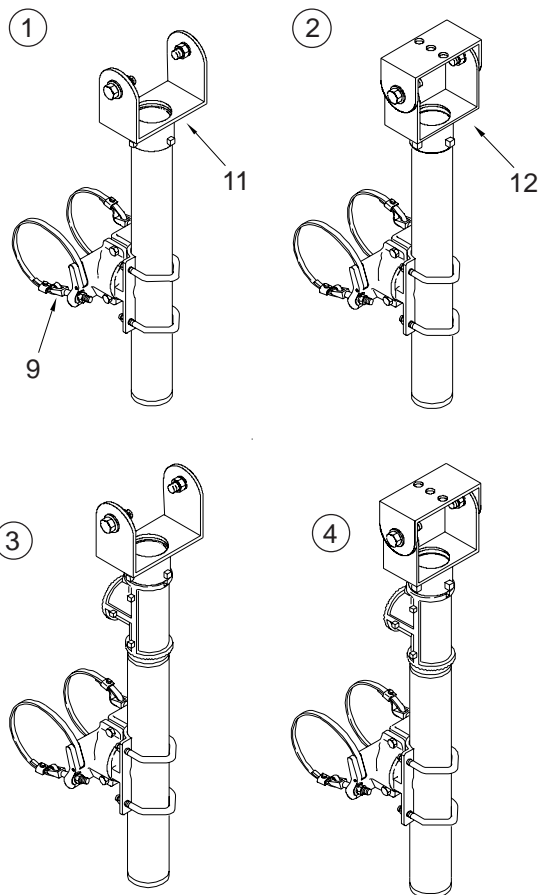

CAMERA MOUNTINGS

Mast Arm, SOP, Post Top, Span Wire

ITEM	DESCRIPTION	PART NO.
------	-------------	----------

VIDEO DETECTION CAMERA BRACKET:

- ① Tilt & Pan, Mast Arm Mount, 1-Piece SH-0510
- ② Tilt & Pan, Mast Arm Mount, 2-Piece SH-0501
- ③ Extended Tilt & Pan, Mast Arm Mount, 1-Piece SH-0509
- ④ Extended Tilt & Pan, Mast Arm Mount, 2-Piece SH-0504
- ⑤ Extended Tilt & Pan, Vertical Mount, 1-Piece SH-0527
- ⑥ Extended Tilt & Pan, Vertical Mount, 2-Piece SH-0503
- ⑦ Tilt & Pan, Post Top Mount, 1-Piece SH-0520
- ⑧ Tilt & Pan, Post Top Mount, 2-Piece SH-0519
- ⑨ Tilt & Pan, Span Wire Mount, 1-Piece SH-0526
- ⑩ Tilt & Pan, Span Wire Mount, 2-Piece SH-0532

ITEM 3-4 OPTIONS
NIPPLE LENGTH:
6", 10", 11", or 12"
PAINT

ITEM 5-6 OPTIONS
NIPPLE LENGTH:
11", 12", or 24"
PAINT

ITEM 7-8 OPTIONS
PAINT

Notes:

- All assemblies are supplied standard with stainless steel fasteners. Stainless steel upgrade shall include stainless hardware on span wire clamp where applicable.
- 1-piece bracket for mounting Iteris, Odetics, or Econolite Solo Pro type cameras. 2-piece bracket for mounting Burle type cameras.
- Please specify options when ordering.

ITEM 9-10 OPTIONS
GUSSET TUBE LENGTH:
23", 37", 46", 58", or 74"
STAINLESS UPGRADE
PAINT

ITEM	DESCRIPTION	PART NO.
VIDEO DETECTION CAMERA BRACKET		
Extended Tilt & Pan, Stellar Series:		
①	Band Mount, 1-Piece	AS-0170
②	Band Mount, 2-Piece	AS-0172
③	Band Mount w/ Service Wire Outlet, 1-Piece	AS-0177
④	Band Mount w/ Service Wire Outlet, 2-Piece	AS-0173
⑤	Cable Mount, 1-Piece	AS-0175
⑥	Cable Mount, 2-Piece	AS-0169
⑦	Cable Mount w/ Service Wire Outlet, 1-Piece	AS-0166
⑧	Cable Mount w/ Service Wire Outlet, 2-Piece	AS-0164
ASTRO-BRAC CLAMP KIT, Stellar Series:		
9	Band Mount	AS-3004
10	Cable Mount	AS-3009
CAMERA MOUNTING BRACKET:		
11	1-Piece, Alum.	SH-0514
12	2-Piece, Alum.	SH-0515