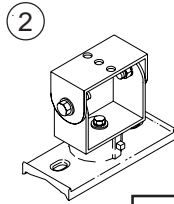

CAMERA MOUNTINGS

Mast Arm, SOP, Post Top, Span Wire

ITEM	DESCRIPTION	PART NO.
------	-------------	----------

VIDEO DETECTION CAMERA BRACKET:

- ① Tilt & Pan, Mast Arm Mount, 1-Piece SH-0510
- ② Tilt & Pan, Mast Arm Mount, 2-Piece SH-0501
- ③ Extended Tilt & Pan, Mast Arm Mount, 1-Piece SH-0509
- ④ Extended Tilt & Pan, Mast Arm Mount, 2-Piece SH-0504
- ⑤ Extended Tilt & Pan, Vertical Mount, 1-Piece SH-0527
- ⑥ Extended Tilt & Pan, Vertical Mount, 2-Piece SH-0503
- ⑦ Tilt & Pan, Post Top Mount, 1-Piece SH-0520
- ⑧ Tilt & Pan, Post Top Mount, 2-Piece SH-0519
- ⑨ Tilt & Pan, Span Wire Mount, 1-Piece SH-0526
- ⑩ Tilt & Pan, Span Wire Mount, 2-Piece SH-0532

CAMERA MOUNTING BRACKET:

- 11 1-Piece, Alum. SH-0514
- 12 2-Piece, Alum. SH-0515
- 13 TETHER ASSY, Break-A-Way for 1½" Pipe, Steel SE-3055
- 14 SPAN WIRE CLAMP, Alum w/ U-Bolts SE-0321

ITEM 1-2 OPTIONS
PAINT

ITEM 3-4 OPTIONS
NIPPLE LENGTH:
6", 10", 11", or 12"
PAINT

ITEM 5-6 OPTIONS
NIPPLE LENGTH:
11", 12", or 24"
PAINT

ITEM 7-8 OPTIONS
PAINT

Notes:

- All assemblies are supplied standard with stainless steel fasteners. Stainless steel upgrade shall include stainless hardware on span wire clamp where applicable.
- 1-piece bracket for mounting Iteris, Odetics, or Econolite Solo Pro type cameras. 2-piece bracket for mounting Burle type cameras.
- Please specify options when ordering.