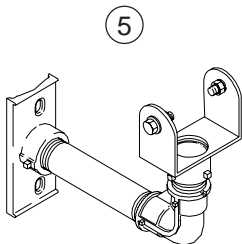

CAMERA MOUNTINGS

Mast Arm, SOP, Post Top, Span Wire

ITEM	DESCRIPTION	PART NO.
------	-------------	----------

VIDEO DETECTION CAMERA BRACKET:

- ① Tilt & Pan, Mast Arm Mount, 1-Piece SH-0510
- ② Tilt & Pan, Mast Arm Mount, 2-Piece SH-0501
- ③ Extended Tilt & Pan, Mast Arm Mount, 1-Piece SH-0509
- ④ Extended Tilt & Pan, Mast Arm Mount, 2-Piece SH-0504
- ⑤ Extended Tilt & Pan, Vertical Mount, 1-Piece SH-0527
- ⑥ Extended Tilt & Pan, Vertical Mount, 2-Piece SH-0503
- ⑦ Tilt & Pan, Post Top Mount, 1-Piece SH-0520
- ⑧ Tilt & Pan, Post Top Mount, 2-Piece SH-0519
- ⑨ Tilt & Pan, Span Wire Mount, 1-Piece SH-0526
- ⑩ Tilt & Pan, Span Wire Mount, 2-Piece SH-0532

CAMERA MOUNTING BRACKET:

- 11 1-Piece, Alum. SH-0514
- 12 2-Piece, Alum. SH-0515
- 13 TETHER ASSY, Break-A-Way for 1½" Pipe, Steel SE-3055
- 14 SPAN WIRE CLAMP, Alum w/ U-Bolts SE-0321

ITEM 1-2 OPTIONS
PAINT

ITEM 3-4 OPTIONS
NIPPLE LENGTH:
6", 10", 11", or 12"
PAINT

ITEM 5-6 OPTIONS
NIPPLE LENGTH:
11", 12", or 24"
PAINT

ITEM 7-8 OPTIONS
PAINT

Notes:

- All assemblies are supplied standard with stainless steel fasteners. Stainless steel upgrade shall include stainless hardware on span wire clamp where applicable.
- 1-piece bracket for mounting Iteris, Odetics, or Econolite Solo Pro type cameras. 2-piece bracket for mounting Burle type cameras.
- Please specify options when ordering.