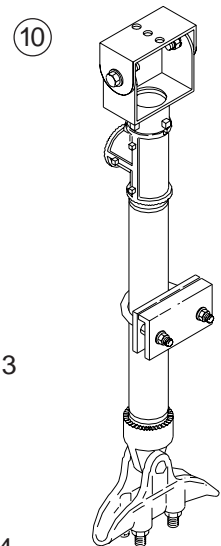

CAMERA MOUNTINGS

Mast Arm, SOP, Post Top, Span Wire

ITEM	DESCRIPTION	PART NO.
------	-------------	----------

VIDEO DETECTION CAMERA BRACKET:

- ① Tilt & Pan, Mast Arm Mount, 1-Piece SH-0510
- ② Tilt & Pan, Mast Arm Mount, 2-Piece SH-0501
- ③ Extended Tilt & Pan, Mast Arm Mount, 1-Piece SH-0509
- ④ Extended Tilt & Pan, Mast Arm Mount, 2-Piece SH-0504
- ⑤ Extended Tilt & Pan, Vertical Mount, 1-Piece SH-0527
- ⑥ Extended Tilt & Pan, Vertical Mount, 2-Piece SH-0503
- ⑦ Tilt & Pan, Post Top Mount, 1-Piece SH-0520
- ⑧ Tilt & Pan, Post Top Mount, 2-Piece SH-0519
- ⑨ Tilt & Pan, Span Wire Mount, 1-Piece SH-0526
- ⑩ Tilt & Pan, Span Wire Mount, 2-Piece SH-0532

ITEM 3-4 OPTIONS
NIPPLE LENGTH:
6", 10", 11", or 12"
PAINT

ITEM 5-6 OPTIONS
NIPPLE LENGTH:
11", 12", or 24"
PAINT

ITEM 7-8 OPTIONS
PAINT

Notes:

- All assemblies are supplied standard with stainless steel fasteners. Stainless steel upgrade shall include stainless hardware on span wire clamp where applicable.
- 1-piece bracket for mounting Iteris, Odetics, or Econolite Solo Pro type cameras. 2-piece bracket for mounting Burle type cameras.
- Please specify options when ordering.

ITEM 9-10 OPTIONS
GUSSET TUBE LENGTH:
23", 37", 46", 58", or 74"
STAINLESS UPGRADE
PAINT

ITEM	DESCRIPTION	PART NO.
VIDEO DETECTION CAMERA BRACKET		
Extended Tilt & Pan, Stellar Series:		
①	Band Mount, 1-Piece	AS-0170
②	Band Mount, 2-Piece	AS-0172
③	Band Mount w/ Service Wire Outlet, 1-Piece	AS-0177
④	Band Mount w/ Service Wire Outlet, 2-Piece	AS-0173
⑤	Cable Mount, 1-Piece	AS-0175
⑥	Cable Mount, 2-Piece	AS-0169
⑦	Cable Mount w/ Service Wire Outlet, 1-Piece	AS-0166
⑧	Cable Mount w/ Service Wire Outlet, 2-Piece	AS-0164
ASTRO-BRAC CLAMP KIT, Stellar Series:		
9	Band Mount	AS-3004
10	Cable Mount	AS-3009
CAMERA MOUNTING BRACKET:		
11	1-Piece, Alum.	SH-0514
12	2-Piece, Alum.	SH-0515