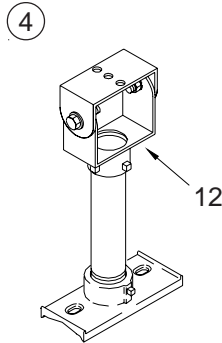

CAMERA MOUNTINGS

Mast Arm, SOP, Post Top, Span Wire

ITEM	DESCRIPTION	PART NO.
------	-------------	----------

VIDEO DETECTION CAMERA BRACKET:

- ① Tilt & Pan, Mast Arm Mount, 1-Piece SH-0510
- ② Tilt & Pan, Mast Arm Mount, 2-Piece SH-0501
- ③ Extended Tilt & Pan, Mast Arm Mount, 1-Piece SH-0509
- ④ Extended Tilt & Pan, Mast Arm Mount, 2-Piece SH-0504
- ⑤ Extended Tilt & Pan, Vertical Mount, 1-Piece SH-0527
- ⑥ Extended Tilt & Pan, Vertical Mount, 2-Piece SH-0503
- ⑦ Tilt & Pan, Post Top Mount, 1-Piece SH-0520
- ⑧ Tilt & Pan, Post Top Mount, 2-Piece SH-0519
- ⑨ Tilt & Pan, Span Wire Mount, 1-Piece SH-0526
- ⑩ Tilt & Pan, Span Wire Mount, 2-Piece SH-0532

CAMERA MOUNTING BRACKET:

- 11 1-Piece, Alum. SH-0514
- 12 2-Piece, Alum. SH-0515
- 13 TETHER ASSY, Break-A-Way for 1½" Pipe, Steel SE-3055
- 14 SPAN WIRE CLAMP, Alum w/ U-Bolts SE-0321

ITEM 1-2 OPTIONS
PAINT

ITEM 3-4 OPTIONS
NIPPLE LENGTH:
6", 10", 11", or 12"
PAINT

ITEM 5-6 OPTIONS
NIPPLE LENGTH:
11", 12", or 24"
PAINT

ITEM 7-8 OPTIONS
PAINT

Notes:

- All assemblies are supplied standard with stainless steel fasteners. Stainless steel upgrade shall include stainless hardware on span wire clamp where applicable.
- 1-piece bracket for mounting Iteris, Odetics, or Econolite Solo Pro type cameras. 2-piece bracket for mounting Burle type cameras.
- Please specify options when ordering.