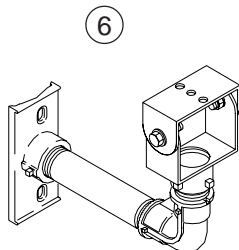

CAMERA MOUNTINGS

Mast Arm, SOP, Post Top, Span Wire

ITEM	DESCRIPTION	PART NO.
------	-------------	----------

VIDEO DETECTION CAMERA BRACKET:

- ① Tilt & Pan, Mast Arm Mount, 1-Piece SH-0510
- ② Tilt & Pan, Mast Arm Mount, 2-Piece SH-0501
- ③ Extended Tilt & Pan, Mast Arm Mount, 1-Piece SH-0509
- ④ Extended Tilt & Pan, Mast Arm Mount, 2-Piece SH-0504
- ⑤ Extended Tilt & Pan, Vertical Mount, 1-Piece SH-0527
- ⑥ Extended Tilt & Pan, Vertical Mount, 2-Piece SH-0503
- ⑦ Tilt & Pan, Post Top Mount, 1-Piece SH-0520
- ⑧ Tilt & Pan, Post Top Mount, 2-Piece SH-0519
- ⑨ Tilt & Pan, Span Wire Mount, 1-Piece SH-0526
- ⑩ Tilt & Pan, Span Wire Mount, 2-Piece SH-0532

CAMERA MOUNTING BRACKET:

- 11 1-Piece, Alum. SH-0514
- 12 2-Piece, Alum. SH-0515
- 13 TETHER ASSY, Break-A-Way for 1½" Pipe, Steel SE-3055
- 14 SPAN WIRE CLAMP, Alum w/ U-Bolts SE-0321

ITEM 1-2 OPTIONS
PAINT

ITEM 3-4 OPTIONS
NIPPLE LENGTH:
6", 10", 11", or 12"
PAINT

ITEM 5-6 OPTIONS
NIPPLE LENGTH:
11", 12", or 24"
PAINT

ITEM 7-8 OPTIONS
PAINT

Notes:

- All assemblies are supplied standard with stainless steel fasteners. Stainless steel upgrade shall include stainless hardware on span wire clamp where applicable.
- 1-piece bracket for mounting Iteris, Odetics, or Econolite Solo Pro type cameras. 2-piece bracket for mounting Burle type cameras.
- Please specify options when ordering.